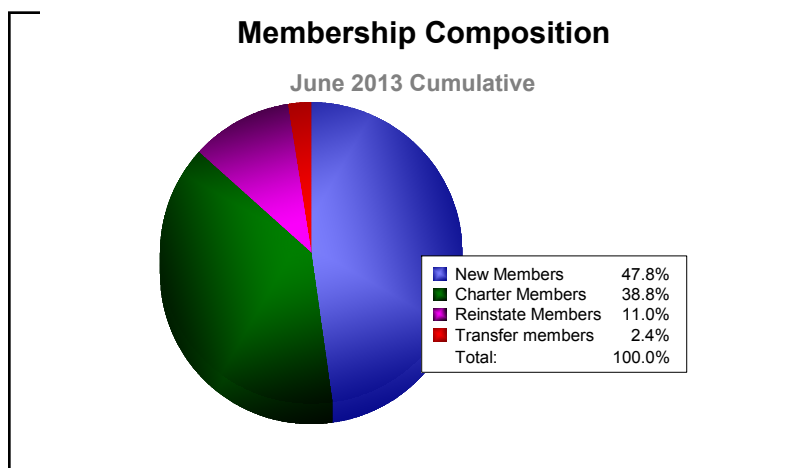

Year	New Clubs	Dropped Clubs	Gain/Loss Clubs	New Members	Charter Members	Reinstate Members	Transfer Members	Total Member Added	Total Members Dropped	Gain/Loss Members
2008-2009	10	-1	9	245	229	28	6	508	-326	182
2009-2010	5	-3	2	314	119	19	11	463	-340	123
2010-2011	9	-4	5	267	218	16	13	514	-399	115
2011-2012	3	-3	0	286	68	80	5	439	-397	42
2012-2013	9	-5	4	339	275	78	17	709	-500	209
<b>Average</b>	<b>7</b>	<b>-3</b>	<b>4</b>	<b>290</b>	<b>182</b>	<b>44</b>	<b>10</b>	<b>527</b>	<b>-392</b>	<b>134</b>

Year	New Clubs	Dropped Clubs	Gain/Loss Clubs	New Members	Charter Members	Reinstate Members	Transfer Members	Total Member Added	Total Members Dropped	Gain/Loss Members
2008-2009	1	-1	0	0	20	0	0	20	-12	8
2009-2010	0	0	0	0	0	0	0	0	0	0
2010-2011	0	0	0	0	0	0	0	0	0	0
2011-2012	0	0	0	0	0	0	0	0	0	0
2012-2013	0	0	0	0	0	0	0	0	0	0
<b>Average</b>	<b>0</b>	<b>0</b>	<b>0</b>	<b>0</b>	<b>4</b>	<b>0</b>	<b>0</b>	<b>4</b>	<b>-2</b>	<b>2</b>