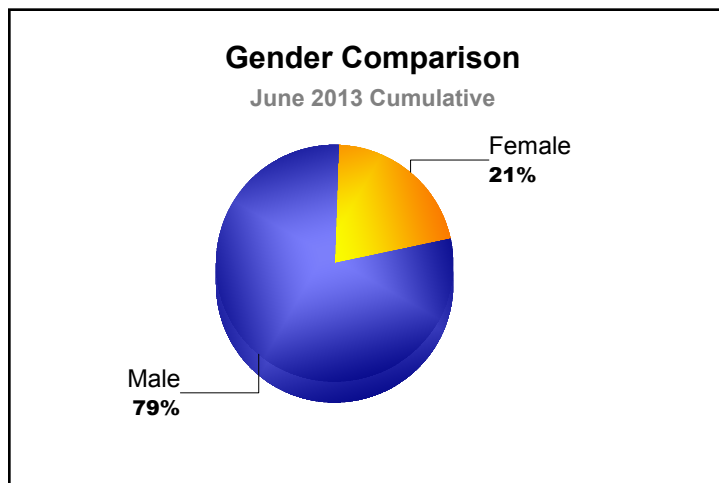

Year	New Clubs	Dropped Clubs	Gain/Loss Clubs	New Members	Charter Members	Reinstate Members	Transfer Members	Total Member Added	Total Members Dropped	Gain/Loss Members
2008-2009	10	-1	9	245	229	28	6	508	-326	182
2009-2010	5	-3	2	314	119	19	11	463	-340	123
2010-2011	9	-4	5	267	218	16	13	514	-399	115
2011-2012	3	-3	0	286	68	80	5	439	-397	42
2012-2013	9	-5	4	339	275	78	17	709	-500	209
<b>Average</b>	<b>7</b>	<b>-3</b>	<b>4</b>	<b>290</b>	<b>182</b>	<b>44</b>	<b>10</b>	<b>527</b>	<b>-392</b>	<b>134</b>