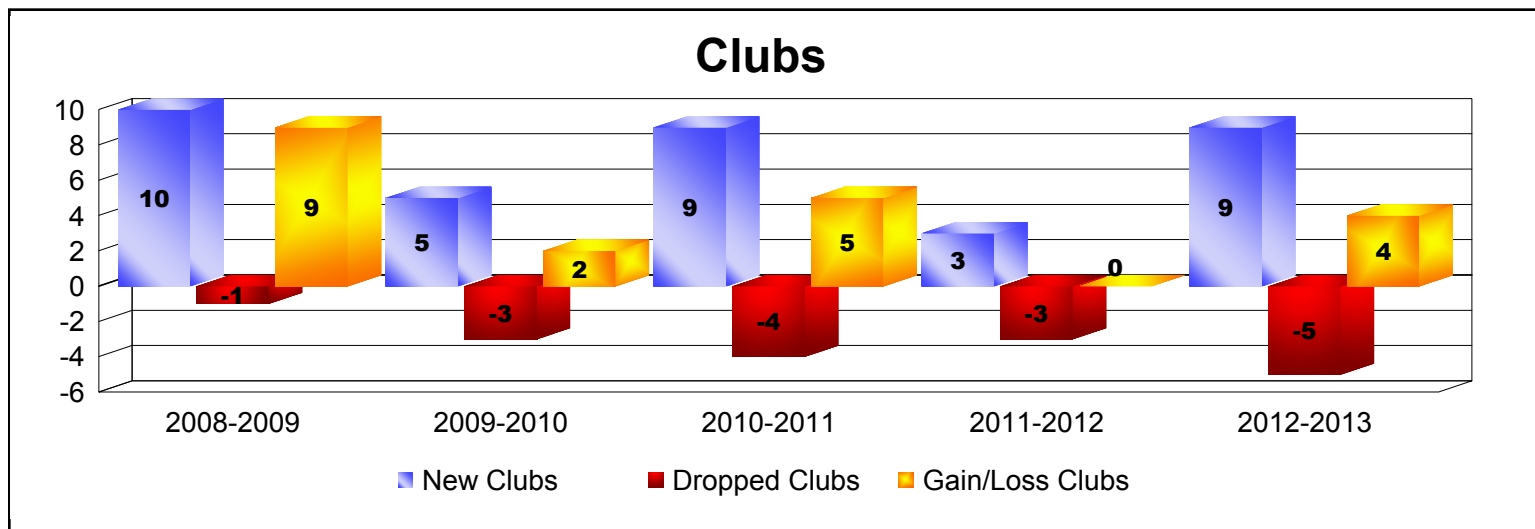

Year	New Clubs	Dropped Clubs	Gain/Loss Clubs	New Members	Charter Members	Reinstate Members	Transfer Members	Total Member Added	Total Members Dropped	Gain/Loss Members
2008-2009	10	-1	9	245	229	28	6	508	-326	182
2009-2010	5	-3	2	314	119	19	11	463	-340	123
2010-2011	9	-4	5	267	218	16	13	514	-399	115
2011-2012	3	-3	0	286	68	80	5	439	-397	42
2012-2013	9	-5	4	339	275	78	17	709	-500	209
<b>Average</b>	<b>7</b>	<b>-3</b>	<b>4</b>	<b>290</b>	<b>182</b>	<b>44</b>	<b>10</b>	<b>527</b>	<b>-392</b>	<b>134</b>

Year	New Clubs	Dropped Clubs	Gain/Loss Clubs	New Members	Charter Members	Reinstate Members	Transfer Members	Total Member Added	Total Members Dropped	Gain/Loss Members
2008-2009	1	-1	0	0	20	0	0	20	-12	8
2009-2010	0	0	0	0	0	0	0	0	0	0
2010-2011	0	0	0	0	0	0	0	0	0	0
2011-2012	0	0	0	0	0	0	0	0	0	0
2012-2013	0	0	0	0	0	0	0	0	0	0
<b>Average</b>	<b>0</b>	<b>0</b>	<b>0</b>	<b>0</b>	<b>4</b>	<b>0</b>	<b>0</b>	<b>4</b>	<b>-2</b>	<b>2</b>