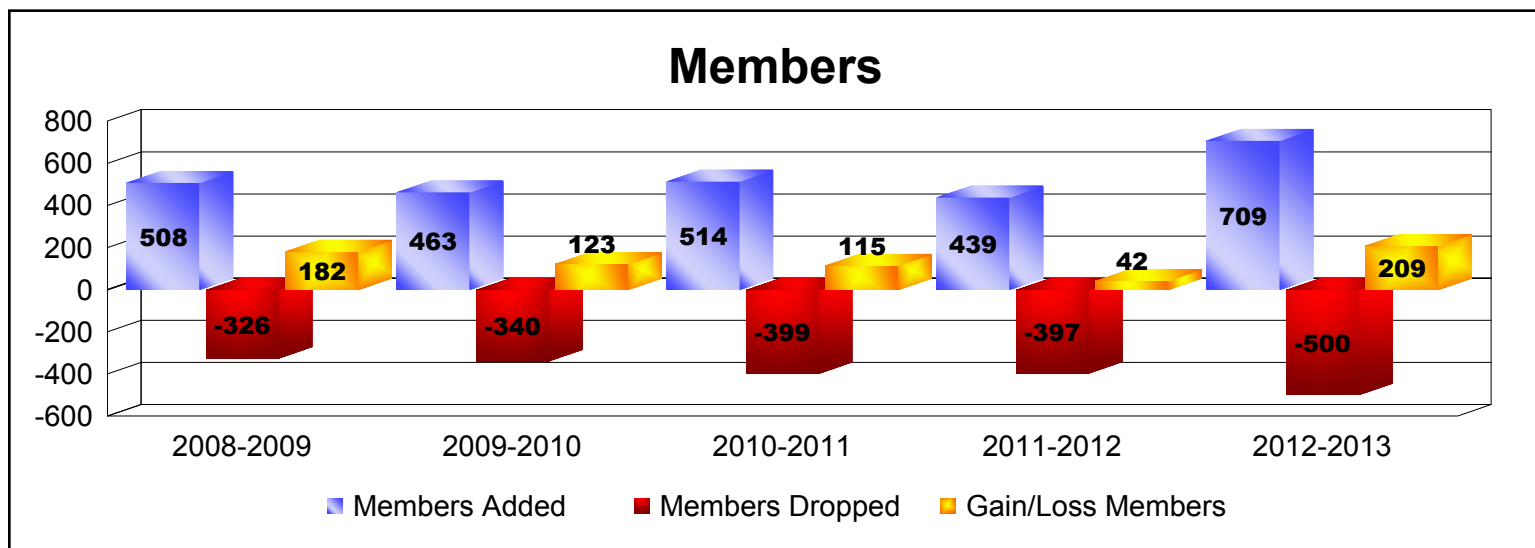

Year	New Clubs	Dropped Clubs	Gain/Loss Clubs	New Members	Charter Members	Reinstate Members	Transfer Members	Total Member Added	Total Members Dropped	Gain/Loss Members
2008-2009	10	-1	9	245	229	28	6	508	-326	182
2009-2010	5	-3	2	314	119	19	11	463	-340	123
2010-2011	9	-4	5	267	218	16	13	514	-399	115
2011-2012	3	-3	0	286	68	80	5	439	-397	42
2012-2013	9	-5	4	339	275	78	17	709	-500	209
<b>Average</b>	<b>7</b>	<b>-3</b>	<b>4</b>	<b>290</b>	<b>182</b>	<b>44</b>	<b>10</b>	<b>527</b>	<b>-392</b>	<b>134</b>

Year	New Clubs	Dropped Clubs	Gain/Loss Clubs	New Members	Charter Members	Reinstate Members	Transfer Members	Total Member Added	Total Members Dropped	Gain/Loss Members
2008-2009	1	-1	0	0	20	0	0	20	-12	8
2009-2010	0	0	0	0	0	0	0	0	0	0
2010-2011	0	0	0	0	0	0	0	0	0	0
2011-2012	0	0	0	0	0	0	0	0	0	0
2012-2013	0	0	0	0	0	0	0	0	0	0
<b>Average</b>	<b>0</b>	<b>0</b>	<b>0</b>	<b>0</b>	<b>4</b>	<b>0</b>	<b>0</b>	<b>4</b>	<b>-2</b>	<b>2</b>